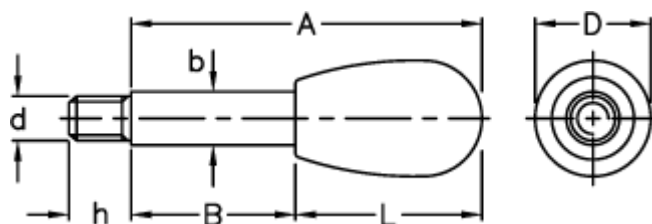

Data Sheet

Article number: 2304004302

Description: E+G Lever arm
BL.368/16x108

Measures

A = 108

b = 16

B = 53

D = 33

d 6g = M14

h = 15

L = 55